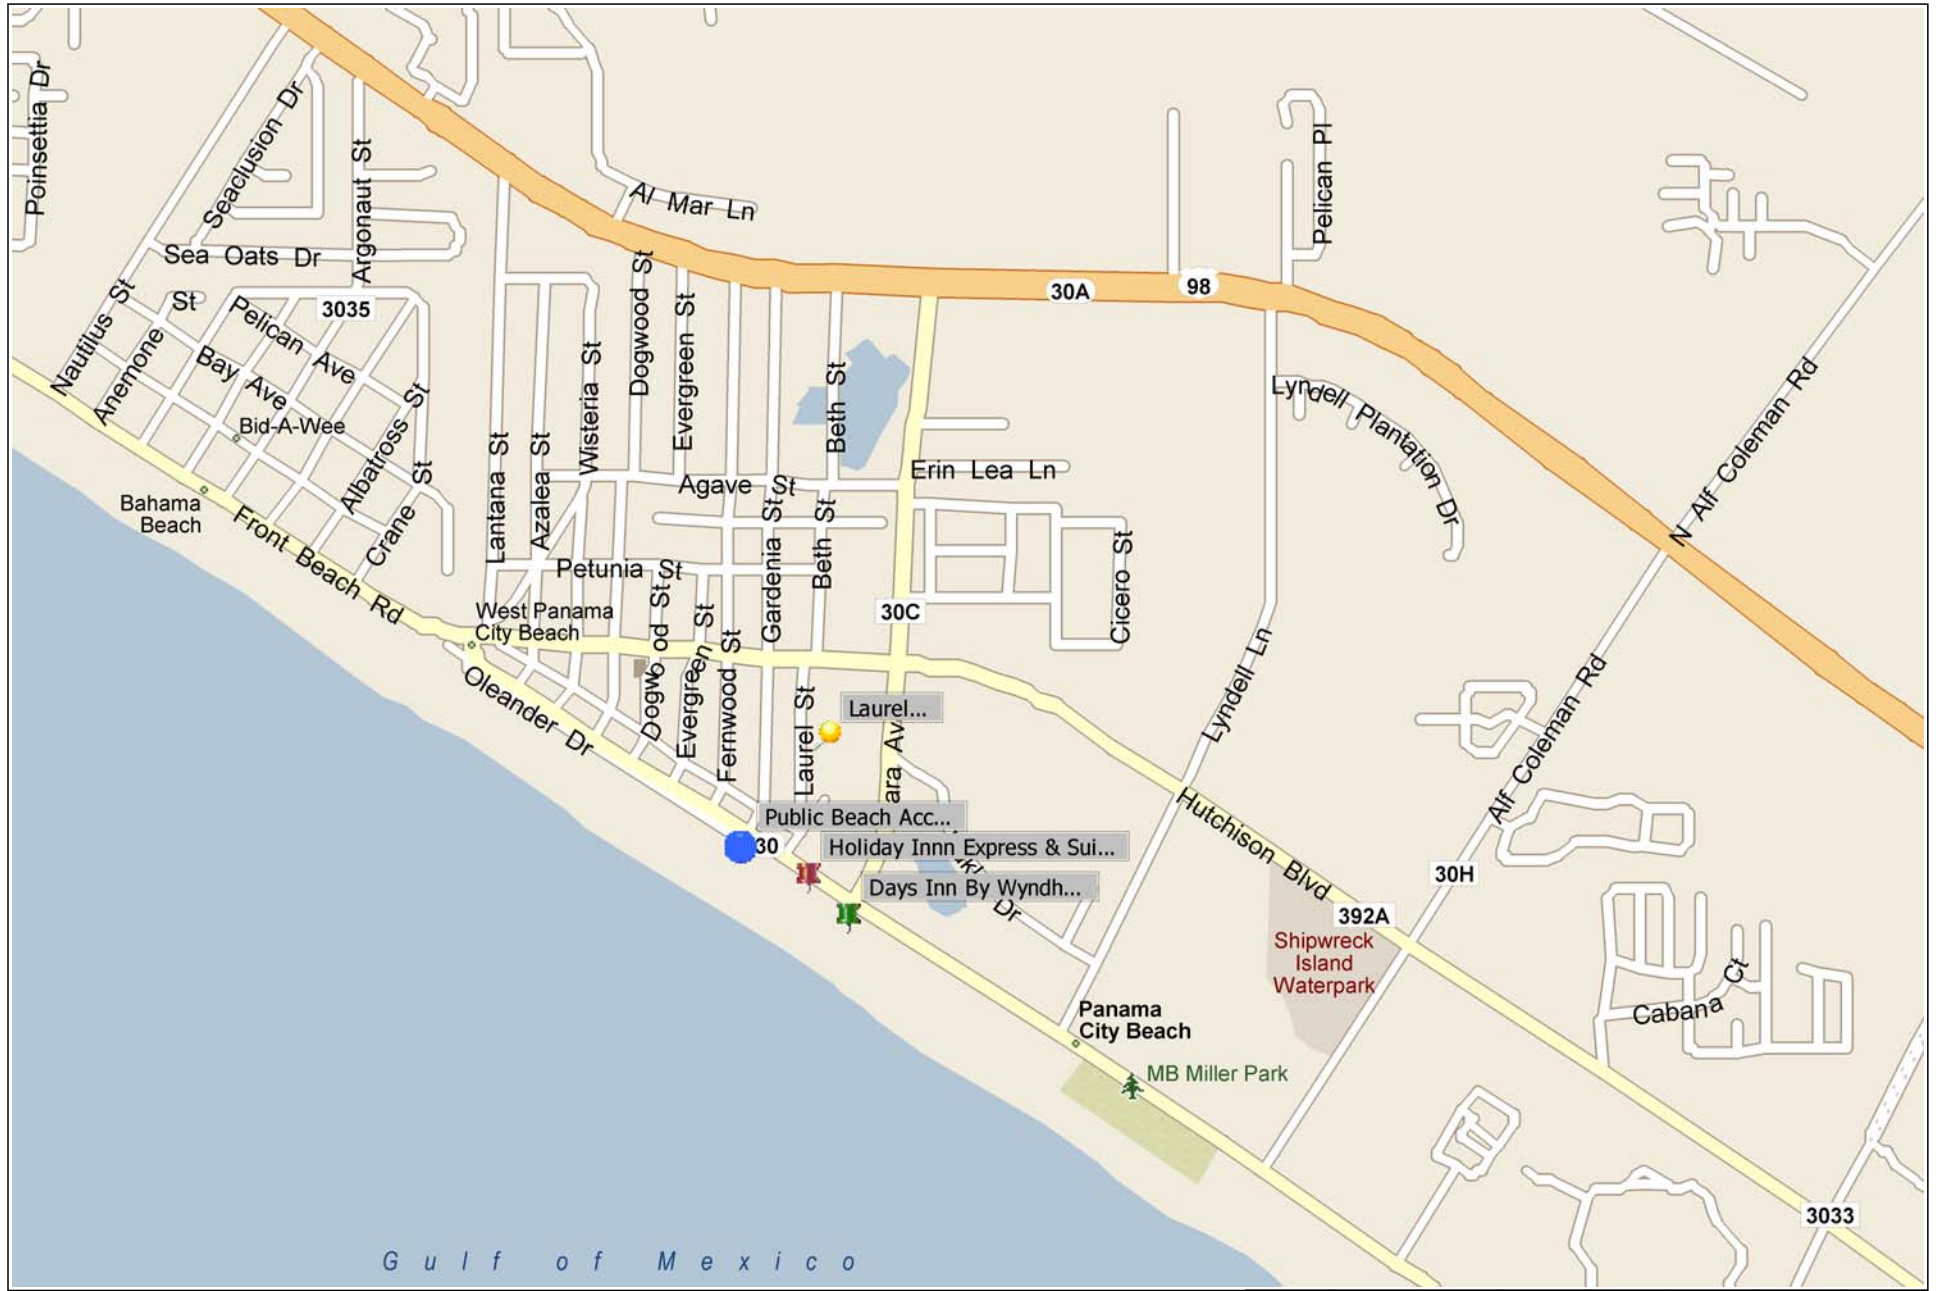

Laurel Street Locator Map With Hotels & Beach Access (850) 656-0006

0 mi 0.2 0.4 0.6 0.8